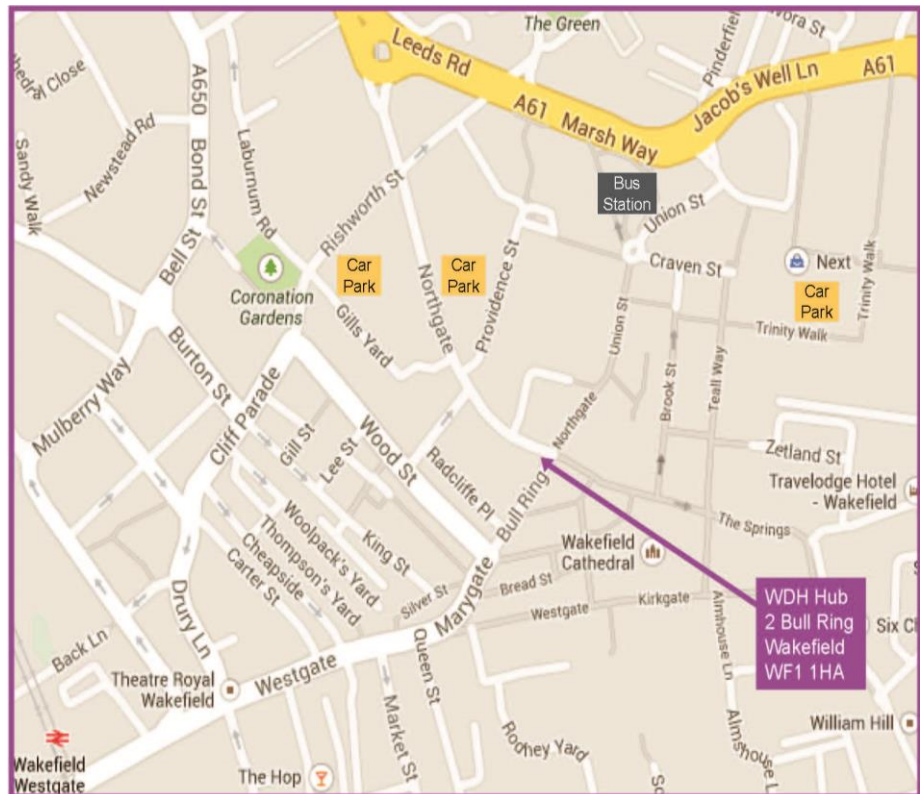

M1

From the North, leave the motorway at junction 41 and take the 1st exit onto A650 into Wakefield, follow signs towards A61 ring road.

From the South, leave the motorway at junction 40. At the roundabout take the 3rd exit onto the A638 and follow signs to Wakefield city centre.

M62

From the East, leave at junction 30 and take the A642 into Wakefield city centre. Go through one roundabout. Turn right onto Jacob's Well Lane / A61. Continue to follow A61. At the roundabout, take the first exit onto Northgate. Turn right onto Bull Ring.

From the West on the M62, leave the motorway at junction 29, to join the M1. Leave the M1 at junction 41 and take the first exit onto A650 into Wakefield and follow signs towards A61 ring road.

Nearby Car Parks

Trinity Walk Shopping Centre – WF1 1QS
Rishworth Street – WF1 3BY. Northgate – WF1 3BP

Bus and Train Access

The office is a five minute walk from the Bus Station.
Westgate and Kirkgate train stations service the city centre.