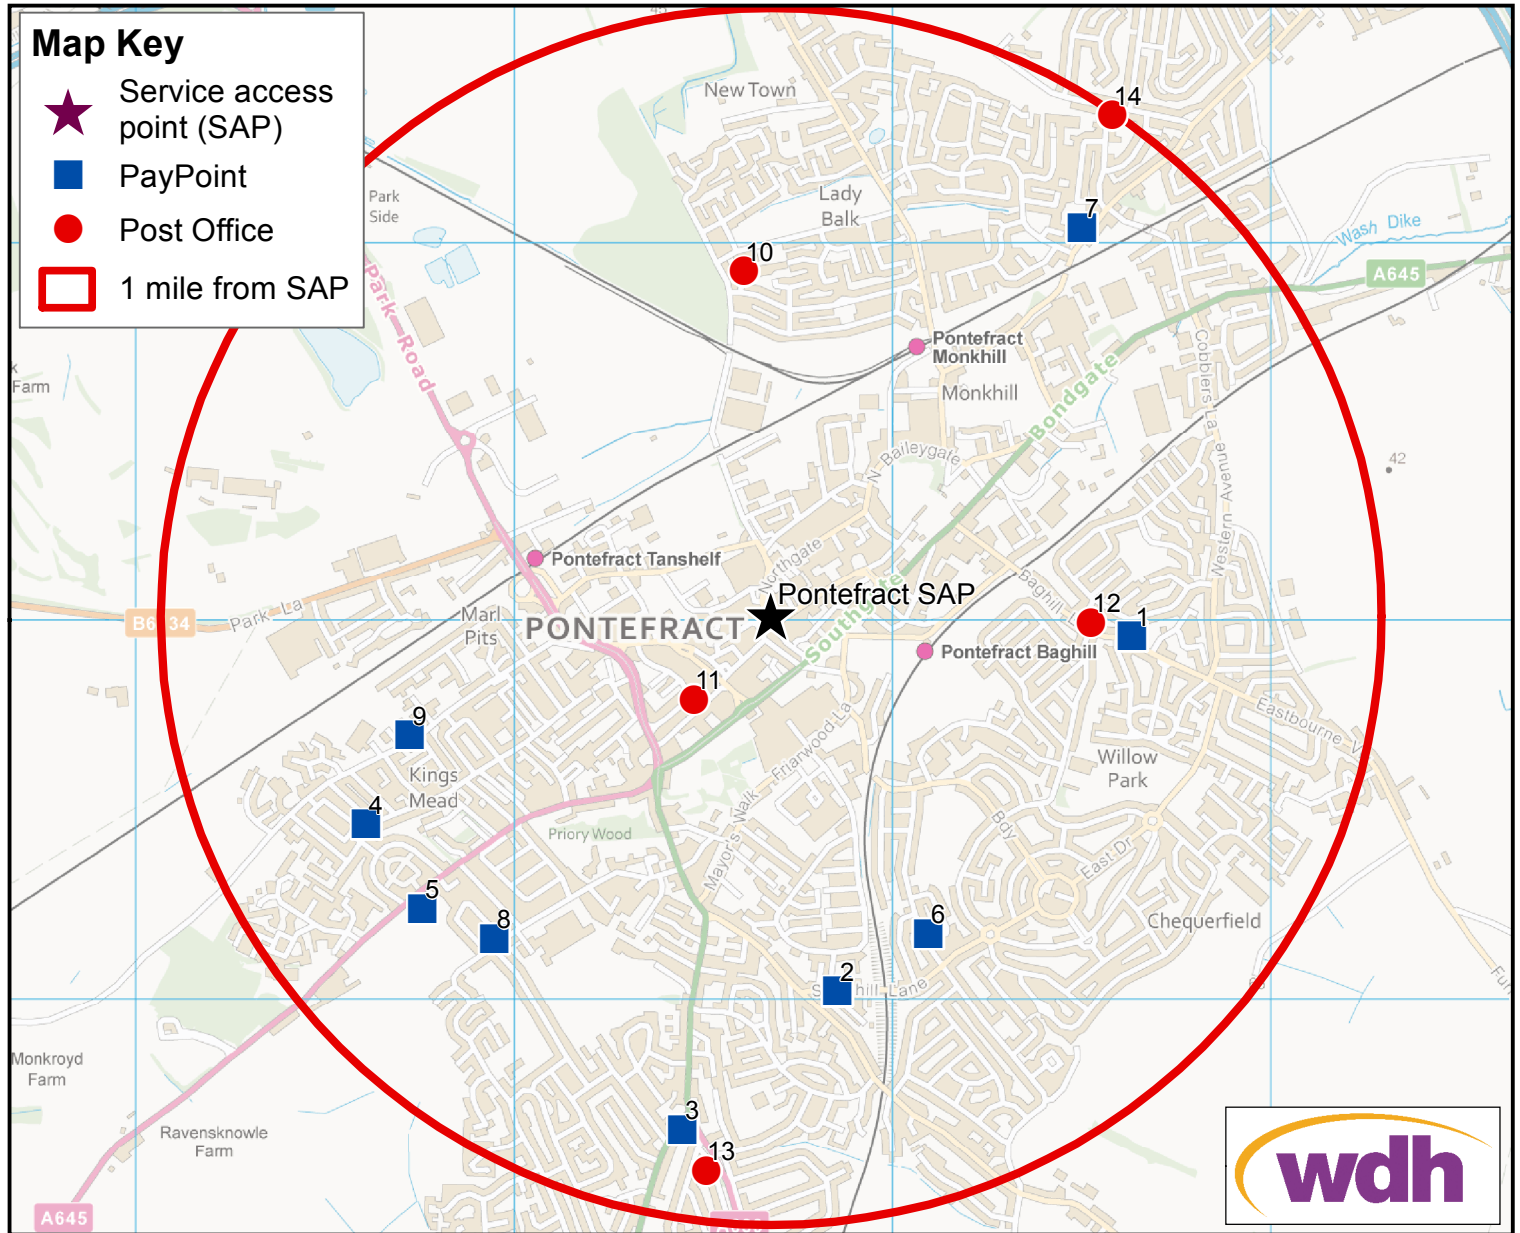

Payment options near Pontefract Service Access Point

PayPoint

1	Spar - Tates	84 Baghill Lane	Pontefract	WF8 2HB
2	Carleton Self Service	6 - 8 Swanhill Lane	Pontefract	WF8 2SE
3	The Co-op	Ackworth Road	Pontefract	WF8 3QH
4	Boghar Brothers	80 Love Lane	Pontefract	WF8 4BB
5	Londis	205 Wakefield Road	Pontefract	WF8 4HD
6	One Stop	Churchbalk Lane	Pontefract	WF8 2QJ
7	McColl's	Ferrybridge Road	Pontefract	WF8 2PB
8	Mill Hill Store	58 Mill Hill Lane	Pontefract	WF8 4JQ
9	ASDA	Halfpenny Lane	Pontefract	WF8 4BW

Post Office

10	Ladybalk	Ladybalk Lane	Pontefract	WF8 1JQ
11	Pontefract	20 Ropergate	Pontefract	WF8 1LU
12	Willow Park	98 Baghill Lane	Pontefract	WF8 2HB
13	Hardwick Road	Maple Drive	Pontefract	WF8 3QR
14	Holmfield Lane	33 Orchard Head Lane	Pontefract	WF8 2LY