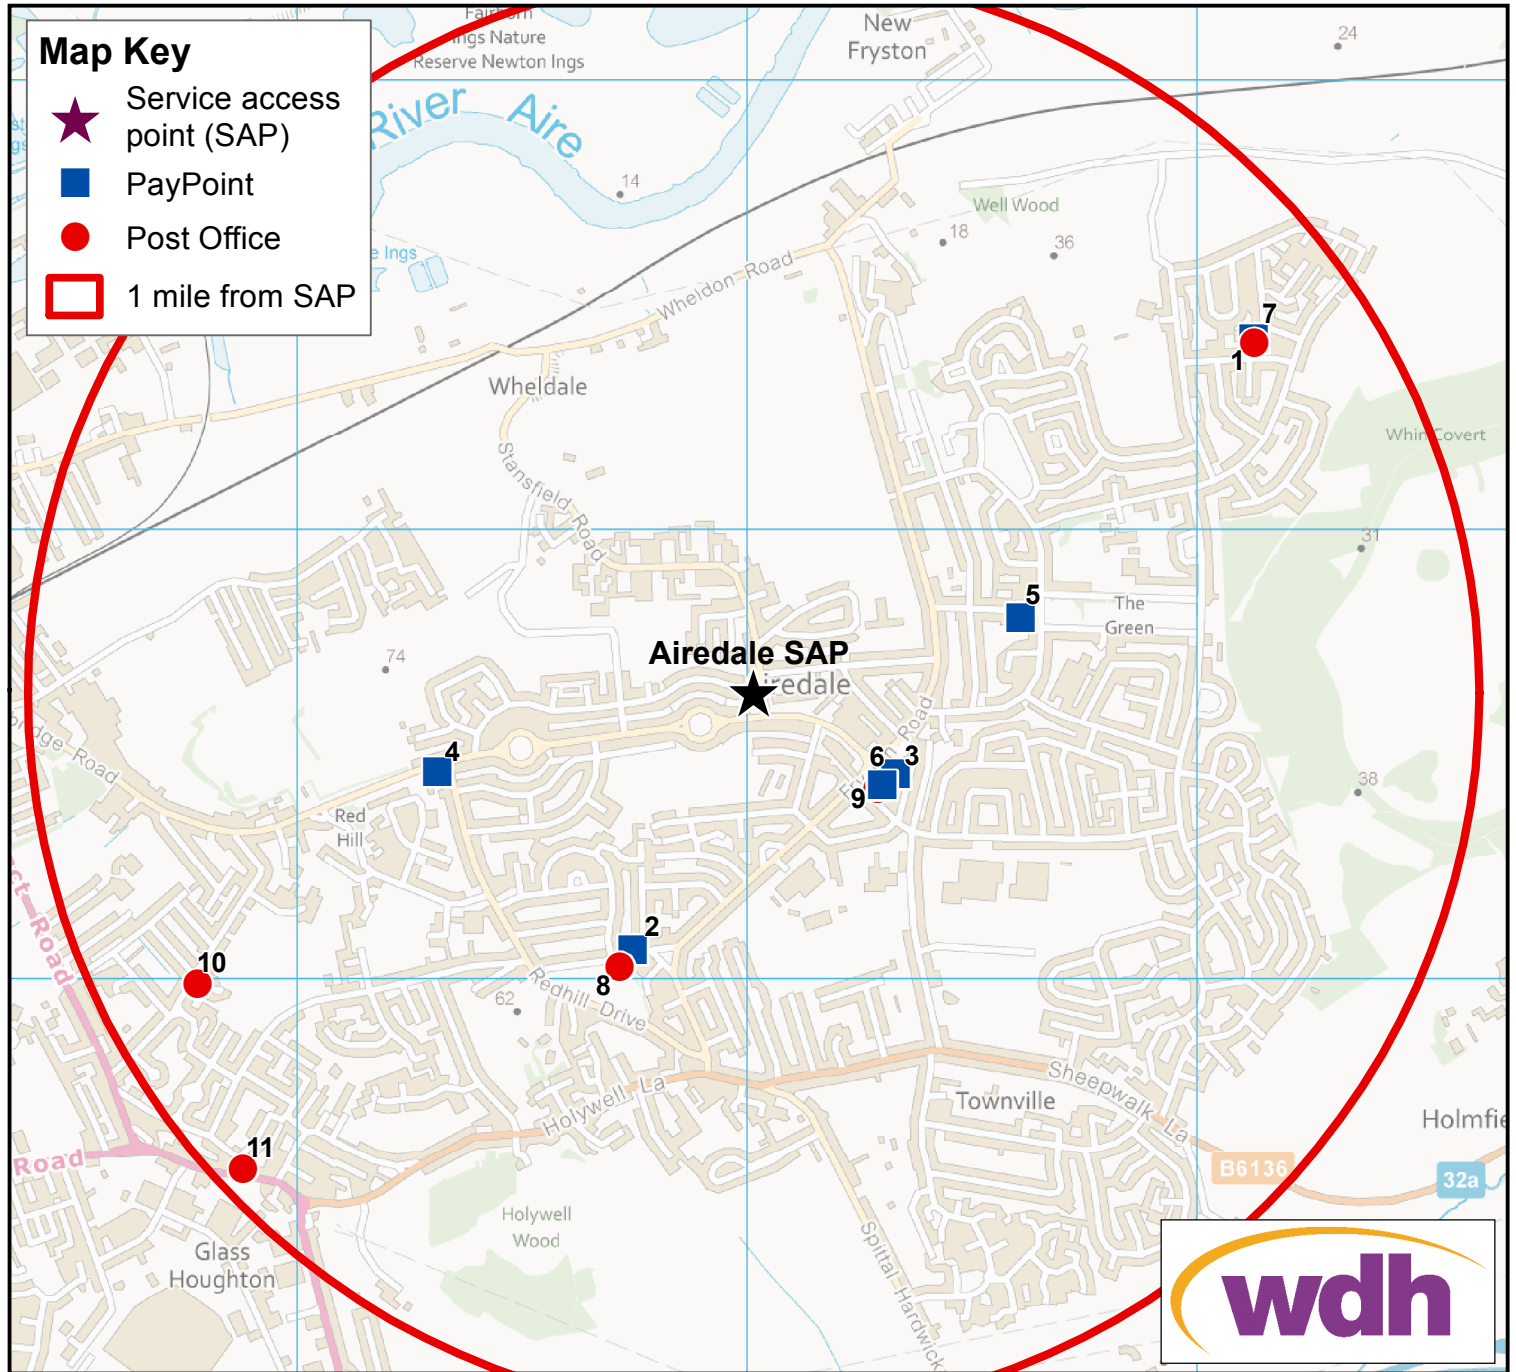

Payment options near Airedale Service Access Point

PayPoint

1	Money Save	2a Fairfield Close	Castleford	WF10 2PD
2	Best One Express	65 Airedale Road	Castleford	WF10 3EE
3	The Co-op	The Square	Castleford	WF10 3JJ
4	Airedale Stores	2 Redhill Drive	Castleford	WF10 3AL
5	Phelan's	34-36 Leyland Road	Castleford	WF10 3SG
6	Premier	19 The Square	Castleford	WF10 3JJ

Post Office

7	Fairfield Close	1 Fairfield Close	Castleford	WF10 2PD
8	Airedale	63 Airedale Road	Castleford	WF10 3EE
9	The Square	Airedale	Castleford	WF10 3JJ
10	Churchfield Lane	25 Churchfield Lane	Castleford	WF10 4DD
11	Glasshoughton	49b Front Street	Castleford	WF10 4QF