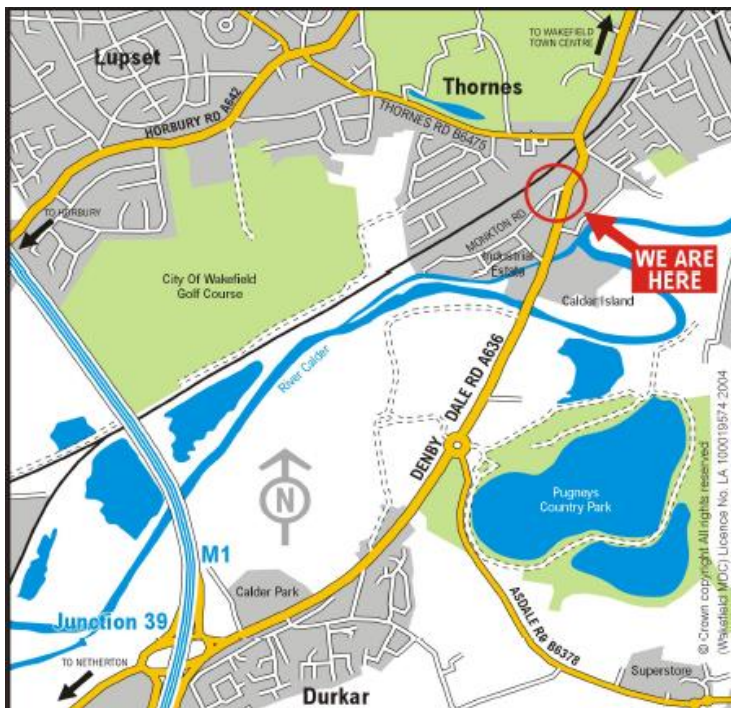

Directions to Winston House

**Winston House
Monckton Road
Wakefield
WF2 7AX**

From the M1 (North and South)

- Leave the M1 at Junction 39 joining the A636 towards Wakefield
- After the second roundabout, pass over a bridge and turn left onto the Monckton Industrial Estate
- As you turn off the main road, Winston House is the red brick building immediately on your right

From Wakefield Town Centre

- Follow M636 Denby Dale Road, towards M1 south
- Go straight on at the lights
- Go under the railway bridge and immediately into the right-hand lane
- As you turn right Winston House is immediately on your right

Parking is limited