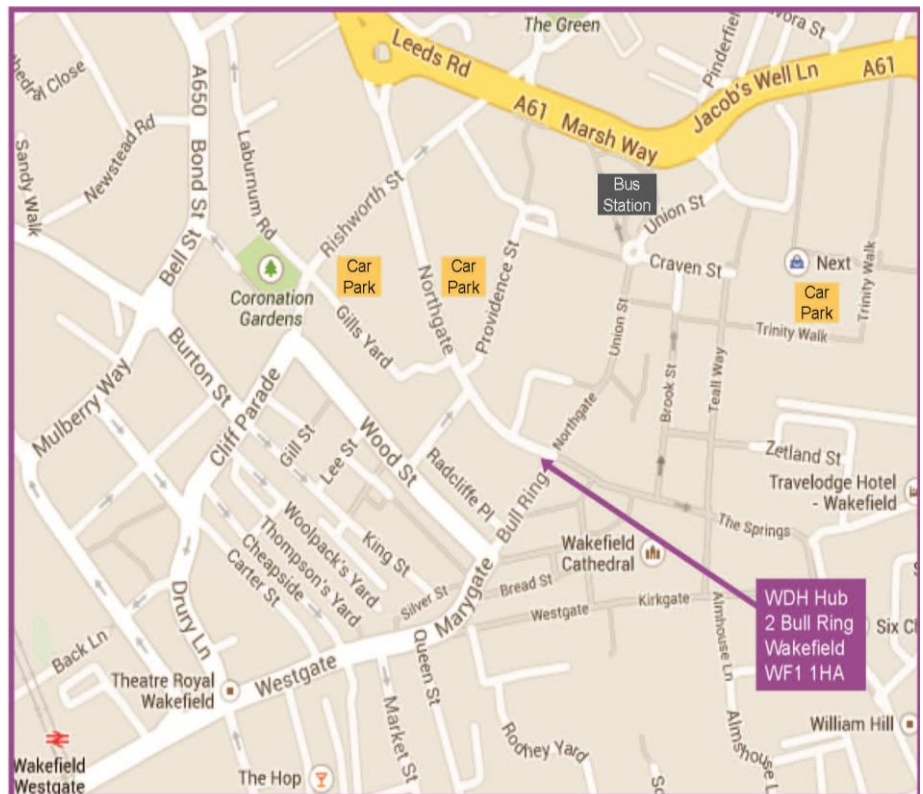

Directions to The Hub

**2 Bull Ring
Wakefield
WF1 1HA**

Phone 0345 8 507 507

M1

From the North, leave the motorway at junction 41 and take the 1st exit onto A650 into Wakefield, follow signs towards A61 ring road.

From the South, leave the motorway at junction 40. At the roundabout take the 3rd exit onto the A638 and follow signs to Wakefield city centre.

M62

From the East, leave at junction 30 and take the A642 into Wakefield city centre. Go through one roundabout. Turn right onto Jacob's Well Lane / A61. Continue to follow A61. At the roundabout, take the first exit onto Northgate. Turn right onto Bull Ring.

From the West on the M62, leave the motorway at junction 29, to join the M1. Leave the M1 at junction 41 and take the first exit onto A650 into Wakefield and follow signs towards A61 ring road.

Nearby Car Parks

Trinity Walk Shopping Centre – WF1 1QS

Rishworth Street – WF1 3BY. Northgate – WF1 3BP

Bus and Train Access

The office is a five minute walk from the Bus Station.

Westgate and Kirkgate train stations service the city centre.