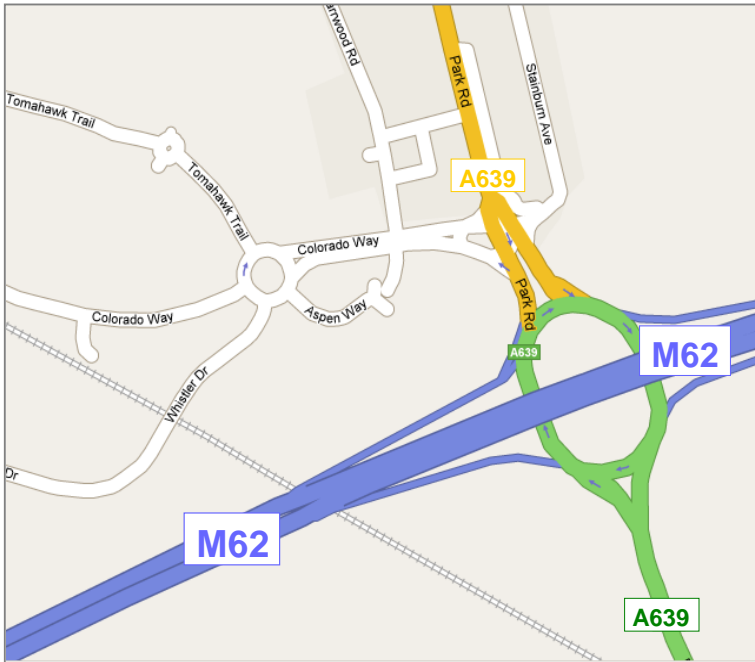

Directions to Merefield House

**Merefield House
Whistler Drive
Castleford
WF10 5HX**

From the M62 (East and West)

- If travelling east leave the M62 at Junction 32, taking the filter lane signposted Xscape and Outlet.
- If travelling west leave the motorway at Junction 32 and go underneath it on the roundabout and follows signs for Xscape and Outlet.
- At the roundabout on Colorado Way take the second exit into Whistler Drive.
- Merefield House is at the top of the hill on the left.

From Castleford

- Take A639 towards M62 and Pontefract.
- Turn right at the first set of traffic lights on Park Road into Colorado Way.
- At the roundabout on Colorado Way take the second exit into Whistler Drive.
- Merefield House is at the top of the hill on the left.

From Pontefract

- Take A639 towards M62 and Castleford.
- Follow signs for Xscape / Outlet into Colorado Way.
- At the roundabout on Colorado Way take the second exit into Whistler Drive.
- Merefield House is at the top of the hill on the left.