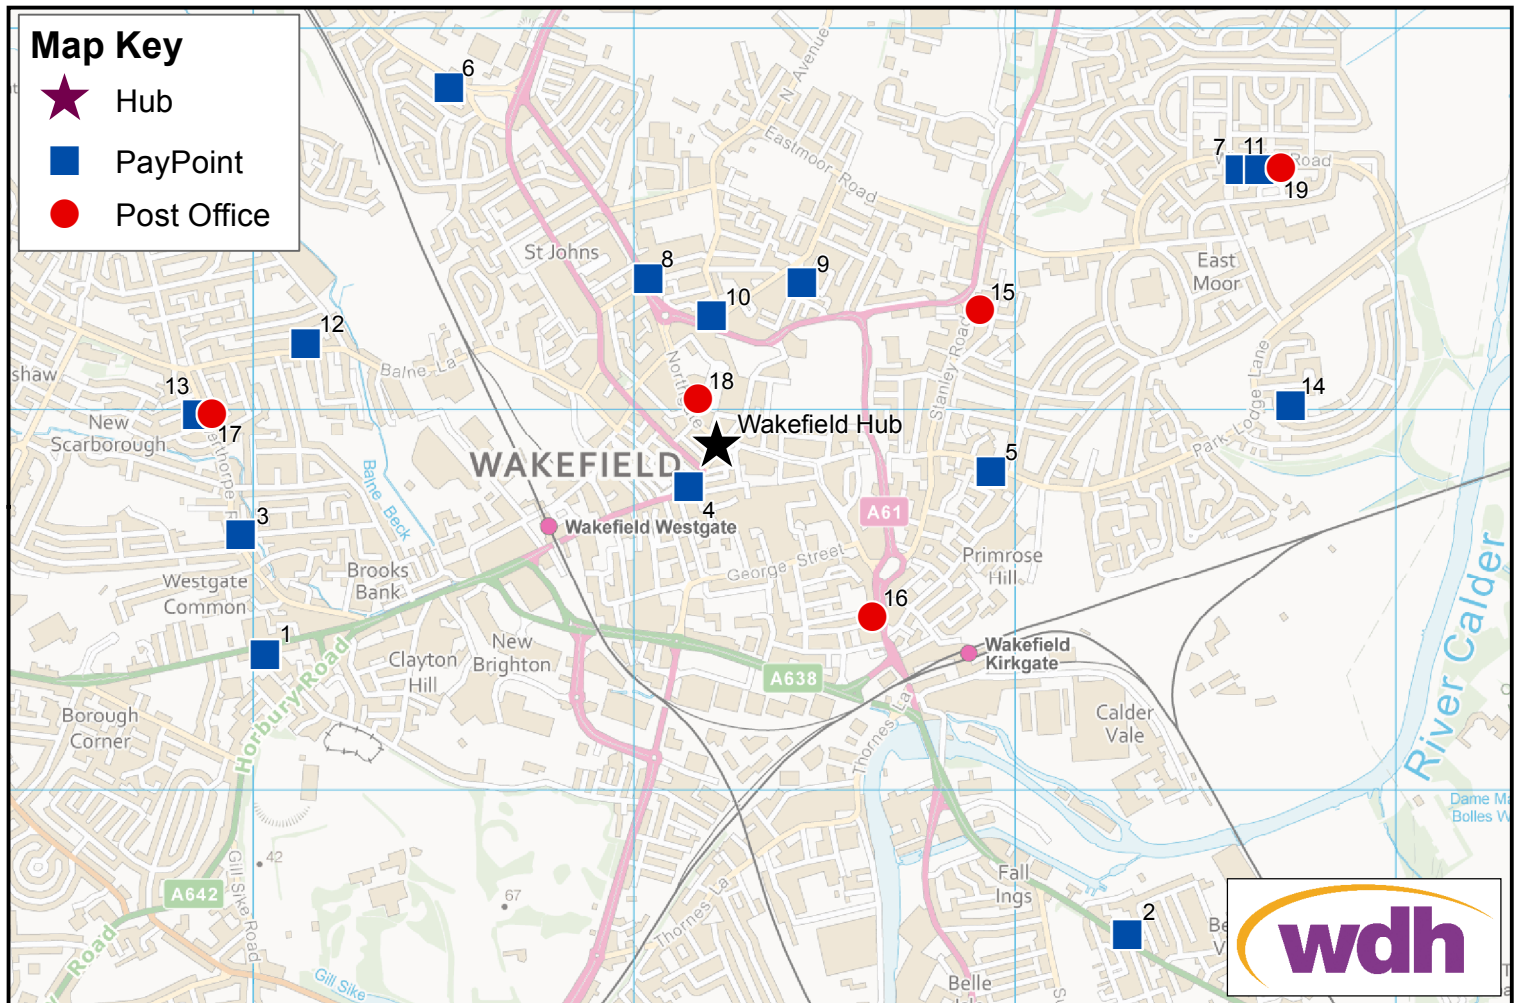

Payment options near Wakefield Hub

PayPoint

1	Asda	105 Dewsbury Road	Wakefield	WF2 9BL
2	Belle Vue News Market	117 Doncaster Road	Belle Vue	WF1 5DY
3	Dokrat News	44-46 Alverthorpe Road	Wakefield	WF2 9PD
4	Gujar Wines	8 Marygate	Wakefield	WF1 1NX
5	Lals	36 Park Lodge Lane	Eastmoor	WF1 4NL
6	Londis Newstand	47 Bradford Road	Wakefield	WF1 2AA
7	Nisa	52 Windhill Road	Eastmoor	WF1 4DA
8	Northgate Stores	142 Northgate	Wakefield	WF1 3QT
9	Pinderfields Off Licence	46 Pinderfields Lane	Wakefield	WF1 3NQ
10	Preens Newsagents	37a Lower York Street	Wakefield	WF1 3LH
11	Premier	Windhill Road	Eastmoor	WF1 4SD
12	Premier Store	106b Balne Lane	Wakefield	WF2 0DL
13	Sainsbury's	169 Alverthorpe Road	Wakefield	WF2 9PP
14	Today's Mini Market	13-15 Barden Road	Eastmoor	WF1 4HP

Post Office

15	Eastmoor	108 Stanley Road	Eastmoor	WF1 4LR
16	Kirkgate	190 Kirkgate	Wakefield	WF1 1UE
17	New Scarborough	174 Alverthorpe Road	Wakefield	WF2 9PY
18	Wakefield	1 - 3 Providence Street	Wakefield	WF1 3BD
19	Windhill Road	64 Windhill Road	Eastmoor	WF1 4SD