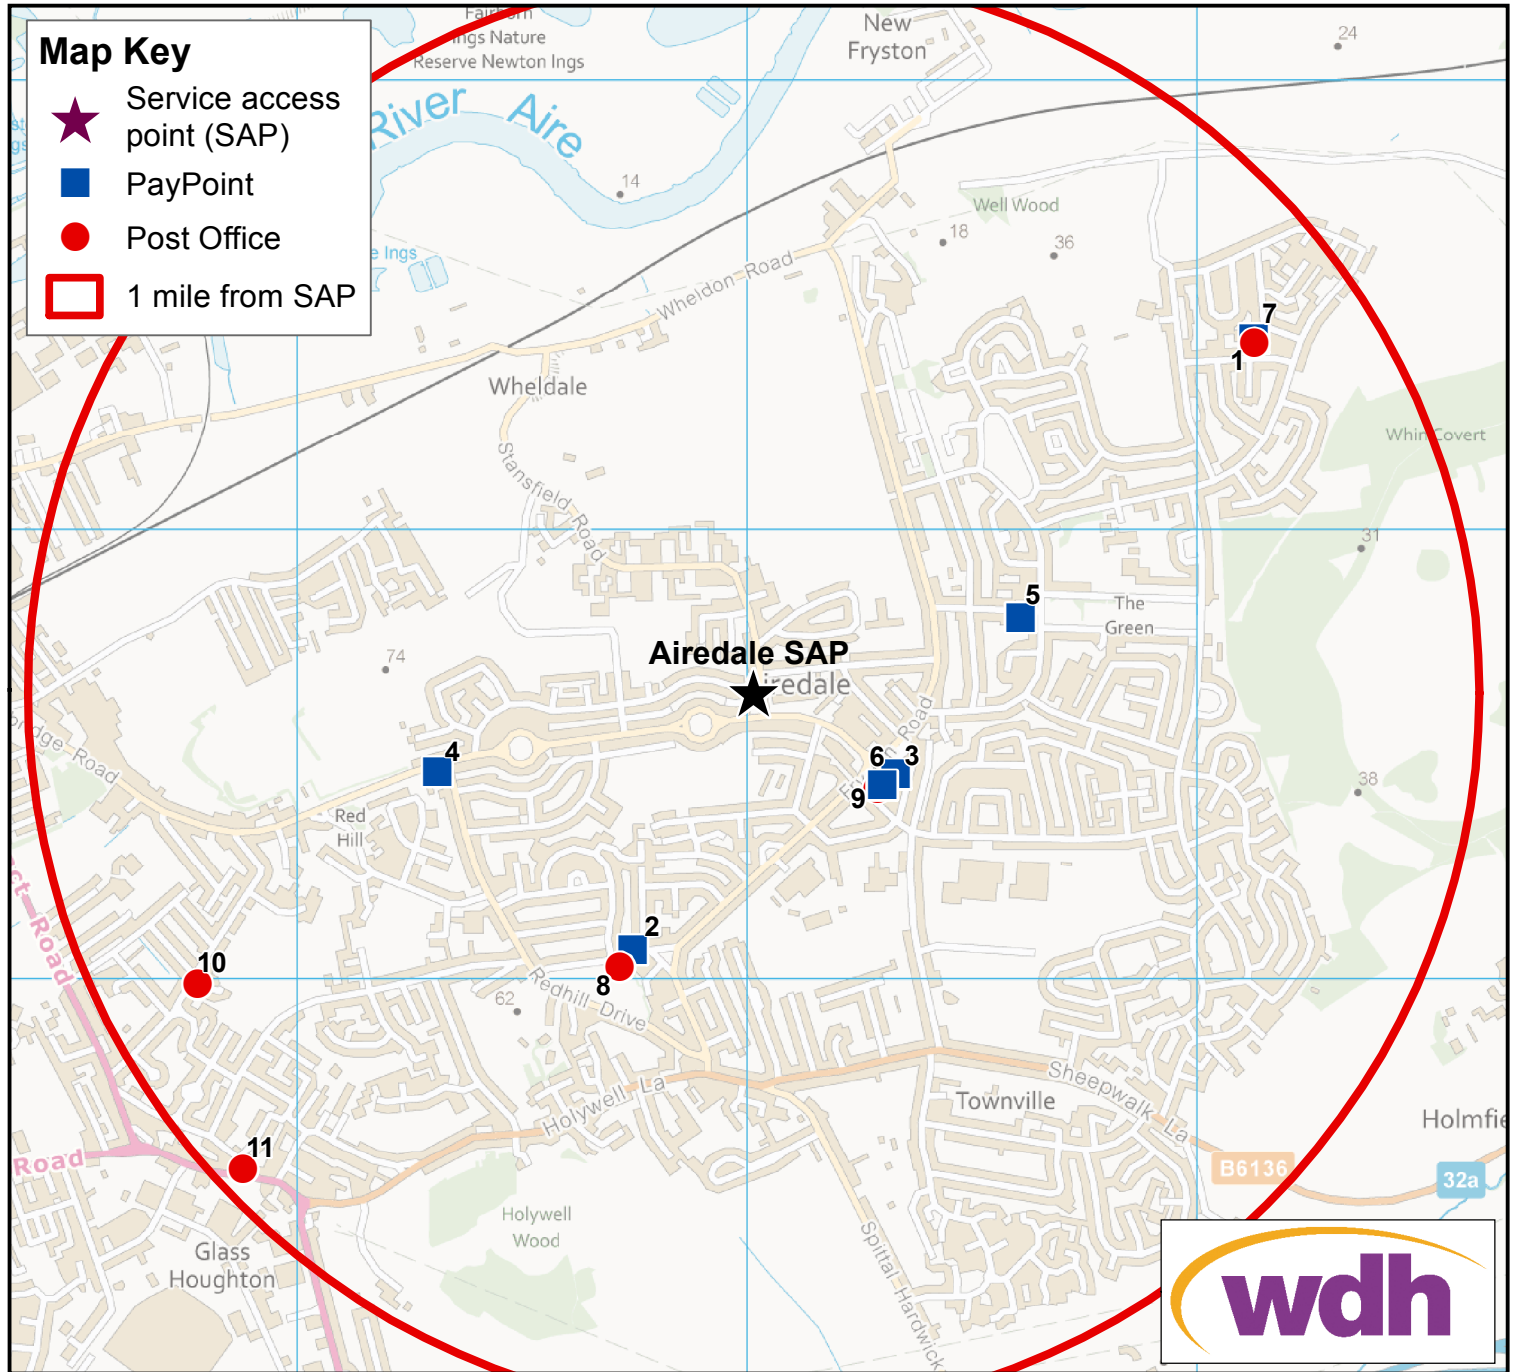

# Payment options near Airedale Service Access Point

## PayPoint

<b>1</b>	Money Save	2a Fairfield Close	Castleford	WF10 2PD
<b>2</b>	Best One Express	65 Airedale Road	Castleford	WF10 3EE
<b>3</b>	The Co-op	The Square	Castleford	WF10 3JJ
<b>4</b>	Airedale Stores	2 Redhill Drive	Castleford	WF10 3AL
<b>5</b>	Phelan's	34-36 Leyland Road	Castleford	WF10 3SG
<b>6</b>	Premier	19 The Square	Castleford	WF10 3JJ

## Post Office

<b>7</b>	Fairfield Close	1 Fairfield Close	Castleford	WF10 2PD
<b>8</b>	Airedale	63 Airedale Road	Castleford	WF10 3EE
<b>9</b>	The Square	Airedale	Castleford	WF10 3JJ
<b>10</b>	Churchfield Lane	25 Churchfield Lane	Castleford	WF10 4DD
<b>11</b>	Glasshoughton	49b Front Street	Castleford	WF10 4QF